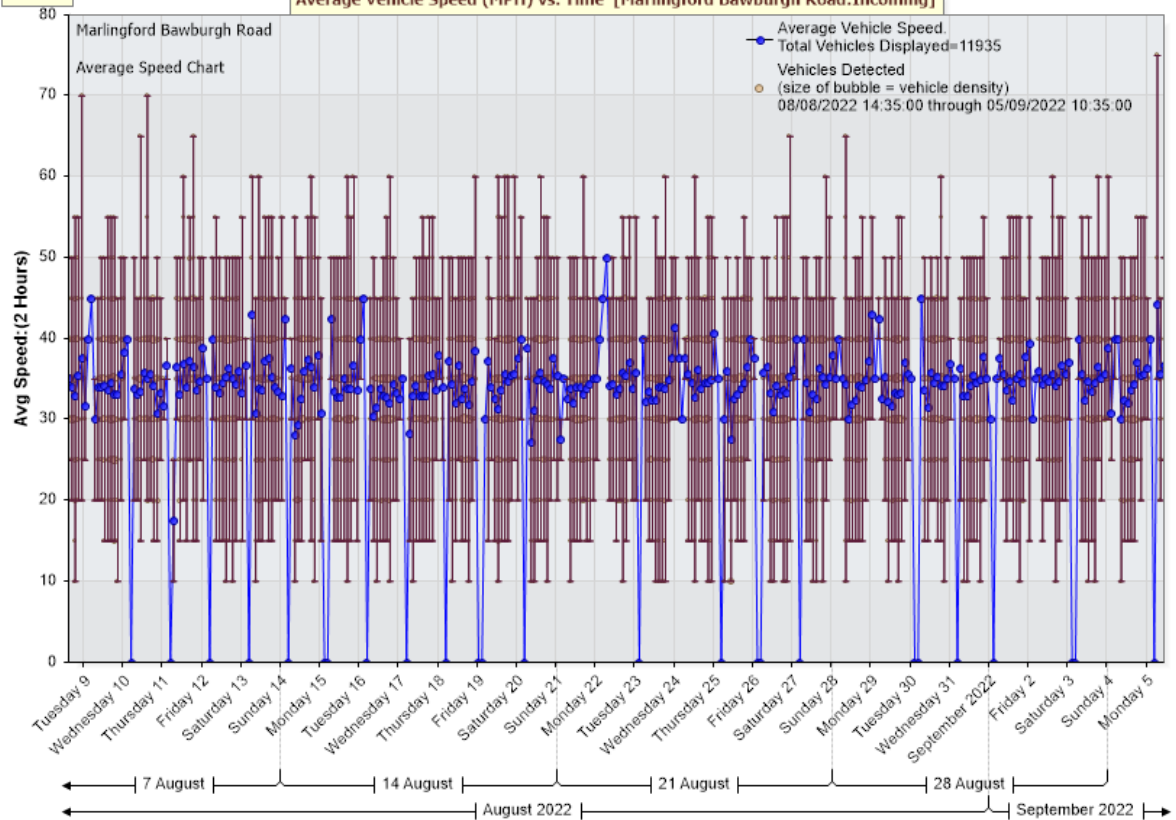

Zoom help

Vehicle Counts vs. Time [Marlingford Bawburgh Road: Incoming]

Zoom help

Average Vehicle Speed (MPH) vs. Time [Marlingford Bawburgh Road: Incoming]

Hour	Monday 08/08/2022	Tuesday 09/08/2022	Wednesday 10/08/2022	Thursday 11/08/2022	Friday 12/08/2022	Saturday 13/08/2022	Sunday 14/08/2022	Week Day Avg	Week End Avg	Week Day 85% Avg Speed
0 - 1 *	2	1	1	1	3	6	1.3	4.5	35	
1 - 2 *	0	1	2	0	2	1	0.8	1.5	40	
2 - 3 *	0	0	1	0	0	1	0.3	0.5	35	
3 - 4 *	1	0	0	0	0	0	0.3	0	45	
4 - 5 *	0	0	0	0	1	1	0	1	0	
5 - 6 *	0	1	1	1	2	0	0.8	1	31.7	
6 - 7 *	8	9	4	9	4	7	7.5	5.5	41.3	
7 - 8 *	10	9	10	20	16	17	12.3	16.5	37.3	
8 - 9 *	17	20	14	16	17	17	16.8	17	40	
9 - 10 *	23	18	16	21	26	19	19.5	22.5	40.3	
10 - 11 *	20	34	27	31	32	31	28	31.5	38.7	
11 - 12 *	33	24	27	33	31	44	29.3	37.5	39.4	
12 - 13	15	25	23	27	44	24	26.8	25	39.1	
13 - 14	27	37	32	27	49	28	34.4	24	39	
14 - 15	26	39	29	31	32	25	31.4	29	38.3	

Hour	Monday 08/08/20 22	Tuesday 09/08/20 22	Wednesday 10/08/20 22	Thursday 11/08/20 22	Friday 12/08/20 22	Saturday 13/08/20 22	Sunday 14/08/20 22	Week Day Avg	Weekend Avg	Week Day 85% Avg Speed
15 - 16	25	39	27	43	28	28	26	32.4	27	40.1
16 - 17	32	46	40	37	39	33	20	38.8	26.5	39.8
17 - 18	36	62	44	41	38	35	21	44.2	28	39.1
18 - 19	31	47	51	27	31	27	18	37.4	22.5	39.2
19 - 20	23	26	18	21	30	21	15	23.6	18	38
20 - 21	17	22	17	17	20	10	12	18.6	11	37.1
21 - 22	12	12	6	16	9	11	4	11	7.5	39.6
22 - 23	3	7	3	5	3	5	4	4.2	4.5	38.5
23 - 24	2	5	2	4	2	3	3	3	3	42
Totals	249	481	409	399	457	384	346			
% of Total	9.1%	17.7%	15%	14.6%	16.8%	14.1%	12.7%			

Hour	Monday	Tuesday	Wednesday	Thursday	Friday	Saturday	Sunday	Week Day Avg	Weekend Avg	Week Day 85% Avg Speed
0 - 1	3	6	2	7	1	6	11	3.8	8.5	43.5
1 - 2	2	0	5	4	0	3	3	2.2	3	38.3
2 - 3	0	0	0	4	0	3	3	0.8	3	33.3
3 - 4	2	2	1	0	1	0	1	1.2	0.5	37.5
4 - 5	1	1	0	3	1	1	4	1.2	2.5	41.3
5 - 6	4	2	2	5	4	3	0	3.4	1.5	45
6 - 7	16	37	29	17	27	14	12	25.2	13	40