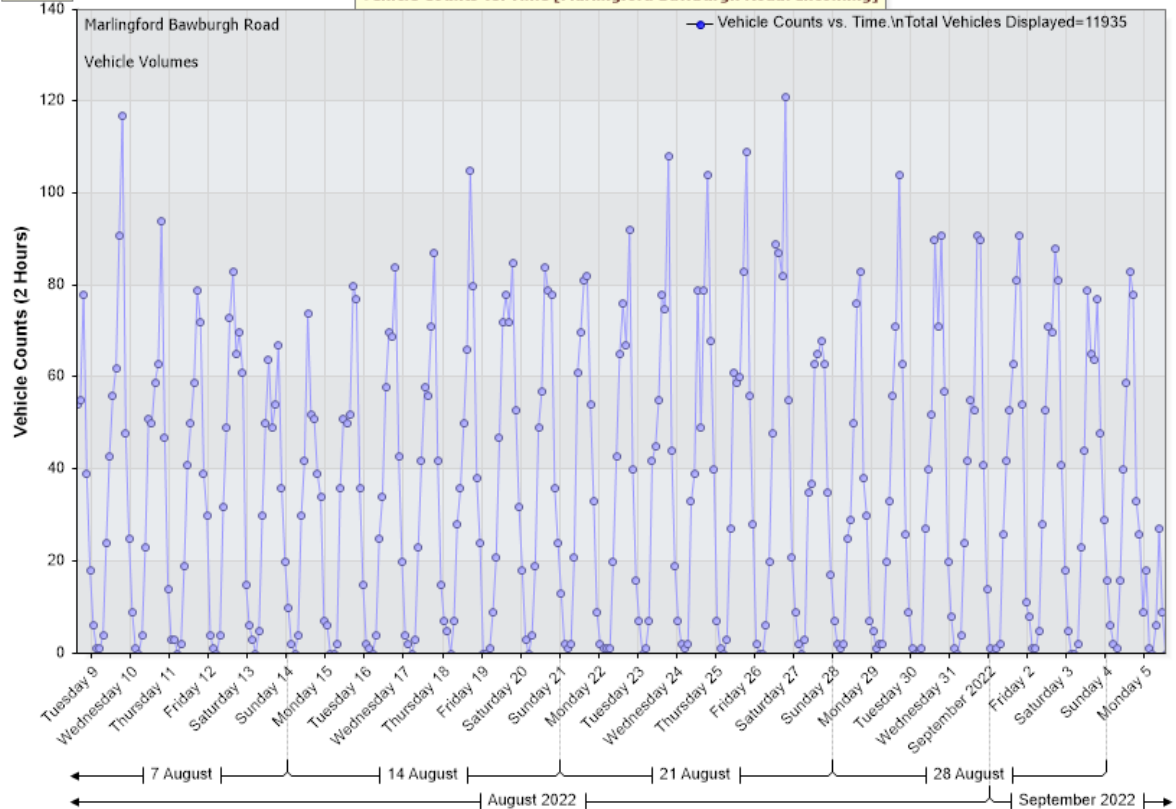

Zoom help

Vehicle Counts vs. Time [Marlingford Bawburgh Road: Incoming]

Zoom help

Average Vehicle Speed (MPH) vs. Time [Marlingford Bawburgh Road: Incoming]

Hour	Monday 08/08/2022	Tuesday 09/08/2022	Wednesday 10/08/2022	Thursday 11/08/2022	Friday 12/08/2022	Saturday 13/08/2022	Sunday 14/08/2022	Week Day Avg	Week End Avg	Week Day 85% Avg Speed
0 - 1 *	2	1	1	1	3	6	1.3	4.5	35	
1 - 2 *	0	1	2	0	2	1	0.8	1.5	40	
2 - 3 *	0	0	1	0	0	1	0.3	0.5	35	
3 - 4 *	1	0	0	0	0	0	0.3	0	45	
4 - 5 *	0	0	0	0	1	1	0	1	0	
5 - 6 *	0	1	1	1	2	0	0.8	1	31.7	
6 - 7 *	8	9	4	9	4	7	7.5	5.5	41.3	
7 - 8 *	10	9	10	20	16	17	12.3	16.5	37.3	
8 - 9 *	17	20	14	16	17	17	16.8	17	40	
9 - 10 *	23	18	16	21	26	19	19.5	22.5	40.3	
10 - 11 *	20	34	27	31	32	31	28	31.5	38.7	
11 - 12 *	33	24	27	33	31	44	29.3	37.5	39.4	
12 - 13	15	25	23	27	44	24	26.8	25	39.1	
13 - 14	27	37	32	27	49	28	34.4	24	39	
14 - 15	26	39	29	31	32	25	31.4	29	38.3	

Hour	Monday 08/08/20 22	Tuesday 09/08/20 22	Wednesday 10/08/20 22	Thursday 11/08/20 22	Friday 12/08/20 22	Saturday 13/08/20 22	Sunday 14/08/20 22	Week Day Avg	Weekend Avg	Week Day 85% Avg Speed
15 - 16	25	39	27	43	28	28	26	32.4	27	40.1
16 - 17	32	46	40	37	39	33	20	38.8	26.5	39.8
17 - 18	36	62	44	41	38	35	21	44.2	28	39.1
18 - 19	31	47	51	27	31	27	18	37.4	22.5	39.2
19 - 20	23	26	18	21	30	21	15	23.6	18	38
20 - 21	17	22	17	17	20	10	12	18.6	11	37.1
21 - 22	12	12	6	16	9	11	4	11	7.5	39.6
22 - 23	3	7	3	5	3	5	4	4.2	4.5	38.5
23 - 24	2	5	2	4	2	3	3	3	3	42
Totals	249	481	409	399	457	384	346			
% of Total	9.1%	17.7%	15%	14.6%	16.8%	14.1%	12.7%			

Hour	Monday	Tuesday	Wednesday	Thursday	Friday	Saturday	Sunday	Week Day Avg	Weekend Avg	Week Day 85% Avg Speed
0 - 1	3	6	2	7	1	6	11	3.8	8.5	43.5
1 - 2	2	0	5	4	0	3	3	2.2	3	38.3
2 - 3	0	0	0	4	0	3	3	0.8	3	33.3
3 - 4	2	2	1	0	1	0	1	1.2	0.5	37.5
4 - 5	1	1	0	3	1	1	4	1.2	2.5	41.3
5 - 6	4	2	2	5	4	3	0	3.4	1.5	45
6 - 7	16	37	29	17	27	14	12	25.2	13	40