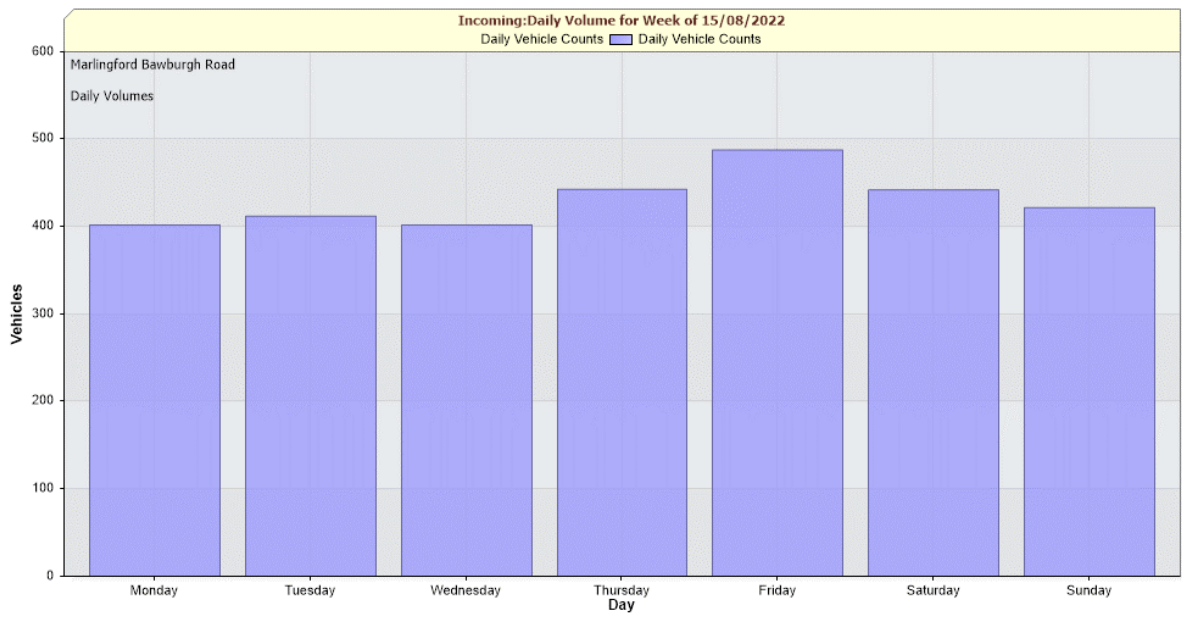

Zoom help

Vehicle Counts vs. Time [Marlingford Bawburgh Road: Incoming]

Zoom help

Average Vehicle Speed (MPH) vs. Time [Marlingford Bawburgh Road: Incoming]

Hour	Monday 08/08/2022	Tuesday 09/08/2022	Wednesday 10/08/2022	Thursday 11/08/2022	Friday 12/08/2022	Saturday 13/08/2022	Sunday 14/08/2022	Week Day Avg	Week End Avg	Week Day 85% Avg Speed
0 - 1 *	2	1	1	1	3	6	1.3	4.5	35	
1 - 2 *	0	1	2	0	2	1	0.8	1.5	40	
2 - 3 *	0	0	1	0	0	1	0.3	0.5	35	
3 - 4 *	1	0	0	0	0	0	0.3	0	45	
4 - 5 *	0	0	0	0	1	1	0	1	0	
5 - 6 *	0	1	1	1	2	0	0.8	1	31.7	
6 - 7 *	8	9	4	9	4	7	7.5	5.5	41.3	
7 - 8 *	10	9	10	20	16	17	12.3	16.5	37.3	
8 - 9 *	17	20	14	16	17	17	16.8	17	40	
9 - 10 *	23	18	16	21	26	19	19.5	22.5	40.3	
10 - 11 *	20	34	27	31	32	31	28	31.5	38.7	
11 - 12 *	33	24	27	33	31	44	29.3	37.5	39.4	
12 - 13	15	25	23	27	44	24	26.8	25	39.1	
13 - 14	27	37	32	27	49	28	34.4	24	39	
14 - 15	26	39	29	31	32	25	31.4	29	38.3	

Hour	Monday 08/08/20 22	Tuesday 09/08/20 22	Wednesday 10/08/20 22	Thursday 11/08/20 22	Friday 12/08/20 22	Saturday 13/08/20 22	Sunday 14/08/20 22	Week Day Avg	Weekend Avg	Week Day 85% Avg Speed
15 - 16	25	39	27	43	28	28	26	32.4	27	40.1
16 - 17	32	46	40	37	39	33	20	38.8	26.5	39.8
17 - 18	36	62	44	41	38	35	21	44.2	28	39.1
18 - 19	31	47	51	27	31	27	18	37.4	22.5	39.2
19 - 20	23	26	18	21	30	21	15	23.6	18	38
20 - 21	17	22	17	17	20	10	12	18.6	11	37.1
21 - 22	12	12	6	16	9	11	4	11	7.5	39.6
22 - 23	3	7	3	5	3	5	4	4.2	4.5	38.5
23 - 24	2	5	2	4	2	3	3	3	3	42
Totals	249	481	409	399	457	384	346			
% of Total	9.1%	17.7%	15%	14.6%	16.8%	14.1%	12.7%			

Hour	Monday	Tuesday	Wednesday	Thursday	Friday	Saturday	Sunday	Week Day Avg	Weekend Avg	Week Day 85% Avg Speed
0 - 1	3	6	2	7	1	6	11	3.8	8.5	43.5
1 - 2	2	0	5	4	0	3	3	2.2	3	38.3
2 - 3	0	0	0	4	0	3	3	0.8	3	33.3
3 - 4	2	2	1	0	1	0	1	1.2	0.5	37.5
4 - 5	1	1	0	3	1	1	4	1.2	2.5	41.3
5 - 6	4	2	2	5	4	3	0	3.4	1.5	45
6 - 7	16	37	29	17	27	14	12	25.2	13	40