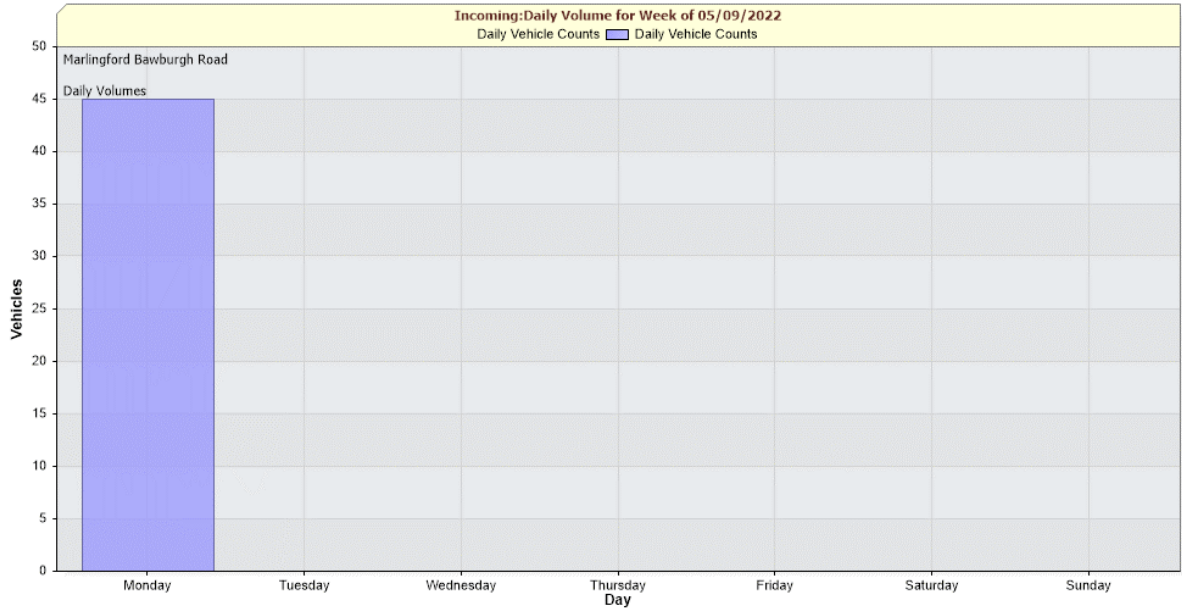

Zoom help

Vehicle Counts vs. Time [Marlingford Bawburgh Road: Incoming]

Zoom help

Average Vehicle Speed (MPH) vs. Time [Marlingford Bawburgh Road: Incoming]

Hour	Monday 08/08/2022	Tuesday 09/08/2022	Wednesday 10/08/2022	Thursday 11/08/2022	Friday 12/08/2022	Saturday 13/08/2022	Sunday 14/08/2022	Week Day Avg	Week End Avg	Week Day 85% Avg Speed
0 - 1 *	2	1	1	1	3	6	1.3	4.5	35	
1 - 2 *	0	1	2	0	2	1	0.8	1.5	40	
2 - 3 *	0	0	1	0	0	1	0.3	0.5	35	
3 - 4 *	1	0	0	0	0	0	0.3	0	45	
4 - 5 *	0	0	0	0	1	1	0	1	0	
5 - 6 *	0	1	1	1	2	0	0.8	1	31.7	
6 - 7 *	8	9	4	9	4	7	7.5	5.5	41.3	
7 - 8 *	10	9	10	20	16	17	12.3	16.5	37.3	
8 - 9 *	17	20	14	16	17	17	16.8	17	40	
9 - 10 *	23	18	16	21	26	19	19.5	22.5	40.3	
10 - 11 *	20	34	27	31	32	31	28	31.5	38.7	
11 - 12 *	33	24	27	33	31	44	29.3	37.5	39.4	
12 - 13	15	25	23	27	44	24	26.8	25	39.1	
13 - 14	27	37	32	27	49	28	34.4	24	39	
14 - 15	26	39	29	31	32	25	31.4	29	38.3	

Hour	Monday 08/08/20 22	Tuesday 09/08/20 22	Wednesday 10/08/20 22	Thursday 11/08/20 22	Friday 12/08/20 22	Saturday 13/08/20 22	Sunday 14/08/20 22	Week Day Avg	Weekend Avg	Week Day 85% Avg Speed
15 - 16	25	39	27	43	28	28	26	32.4	27	40.1
16 - 17	32	46	40	37	39	33	20	38.8	26.5	39.8
17 - 18	36	62	44	41	38	35	21	44.2	28	39.1
18 - 19	31	47	51	27	31	27	18	37.4	22.5	39.2
19 - 20	23	26	18	21	30	21	15	23.6	18	38
20 - 21	17	22	17	17	20	10	12	18.6	11	37.1
21 - 22	12	12	6	16	9	11	4	11	7.5	39.6
22 - 23	3	7	3	5	3	5	4	4.2	4.5	38.5
23 - 24	2	5	2	4	2	3	3	3	3	42
Totals	249	481	409	399	457	384	346			
% of Total	9.1%	17.7%	15%	14.6%	16.8%	14.1%	12.7%			