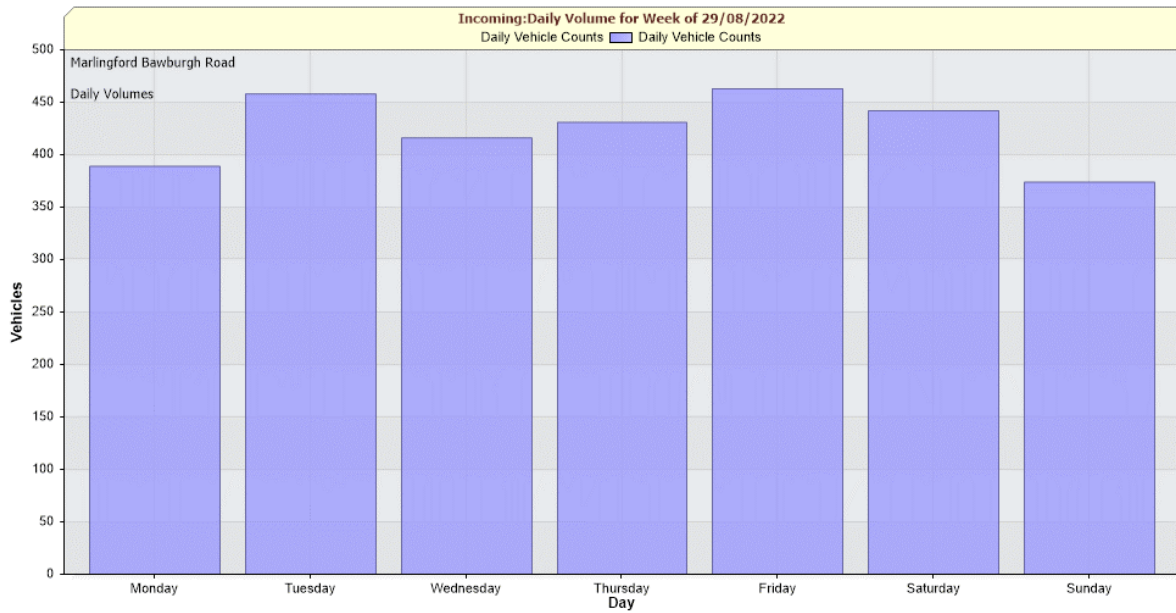

Zoom help

Vehicle Counts vs. Time [Marlingford Bawburgh Road: Incoming]

Zoom help

Average Vehicle Speed (MPH) vs. Time [Marlingford Bawburgh Road: Incoming]

Hour	Monday 08/08/2022	Tuesday 09/08/2022	Wednesday 10/08/2022	Thursday 11/08/2022	Friday 12/08/2022	Saturday 13/08/2022	Sunday 14/08/2022	Week Day Avg	Week End Avg	Week Day 85% Avg Speed
0 - 1 *	2	1	1	1	3	6	1.3	4.5	35	
1 - 2 *	0	1	2	0	2	1	0.8	1.5	40	
2 - 3 *	0	0	1	0	0	1	0.3	0.5	35	
3 - 4 *	1	0	0	0	0	0	0.3	0	45	
4 - 5 *	0	0	0	0	1	1	0	1	0	
5 - 6 *	0	1	1	1	2	0	0.8	1	31.7	
6 - 7 *	8	9	4	9	4	7	7.5	5.5	41.3	
7 - 8 *	10	9	10	20	16	17	12.3	16.5	37.3	
8 - 9 *	17	20	14	16	17	17	16.8	17	40	
9 - 10 *	23	18	16	21	26	19	19.5	22.5	40.3	
10 - 11 *	20	34	27	31	32	31	28	31.5	38.7	
11 - 12 *	33	24	27	33	31	44	29.3	37.5	39.4	
12 - 13	15	25	23	27	44	24	26.8	25	39.1	
13 - 14	27	37	32	27	49	28	34.4	24	39	
14 - 15	26	39	29	31	32	25	31.4	29	38.3	

Hour	Monday 08/08/20 22	Tuesday 09/08/20 22	Wednesday 10/08/20 22	Thursday 11/08/20 22	Friday 12/08/20 22	Saturday 13/08/20 22	Sunday 14/08/20 22	Week Day Avg	Weekend Avg	Week Day 85% Avg Speed
15 - 16	25	39	27	43	28	28	26	32.4	27	40.1
16 - 17	32	46	40	37	39	33	20	38.8	26.5	39.8
17 - 18	36	62	44	41	38	35	21	44.2	28	39.1
18 - 19	31	47	51	27	31	27	18	37.4	22.5	39.2
19 - 20	23	26	18	21	30	21	15	23.6	18	38
20 - 21	17	22	17	17	20	10	12	18.6	11	37.1
21 - 22	12	12	6	16	9	11	4	11	7.5	39.6
22 - 23	3	7	3	5	3	5	4	4.2	4.5	38.5
23 - 24	2	5	2	4	2	3	3	3	3	42
Totals	249	481	409	399	457	384	346			
% of Total	9.1%	17.7%	15%	14.6%	16.8%	14.1%	12.7%			