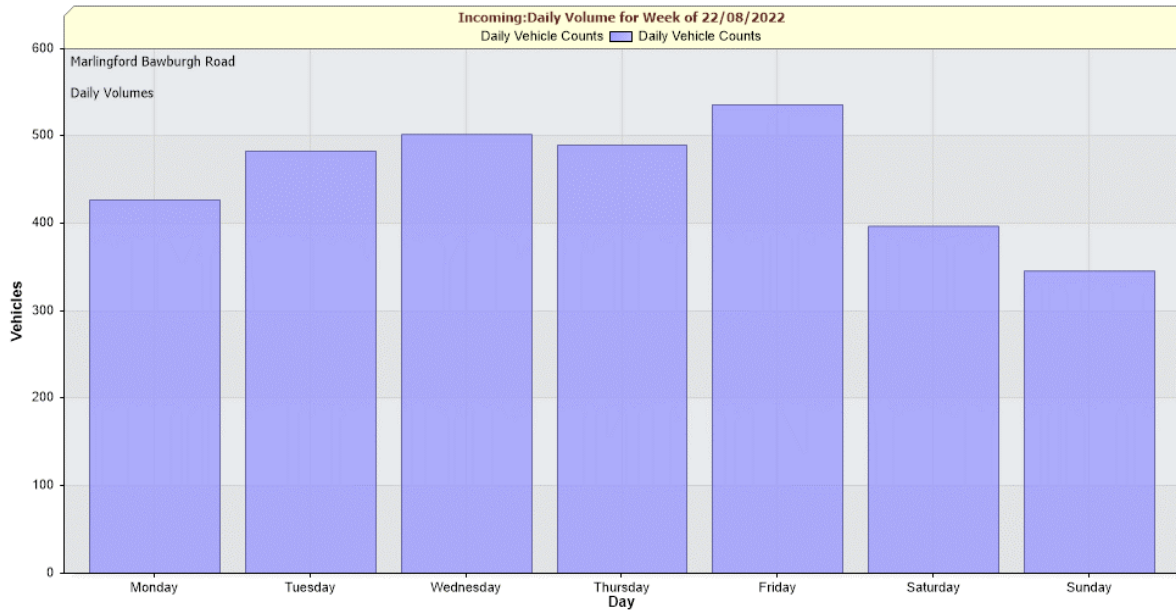

Zoom help

Vehicle Counts vs. Time [Marlingford Bawburgh Road: Incoming]

Zoom help

Average Vehicle Speed (MPH) vs. Time [Marlingford Bawburgh Road: Incoming]

Hour	Monday 08/08/2022	Tuesday 09/08/2022	Wednesday 10/08/2022	Thursday 11/08/2022	Friday 12/08/2022	Saturday 13/08/2022	Sunday 14/08/2022	Week Day Avg	Week End Avg	Week Day 85% Avg Speed
0 - 1 *	2	1	1	1	3	6	1.3	4.5	35	
1 - 2 *	0	1	2	0	2	1	0.8	1.5	40	
2 - 3 *	0	0	1	0	0	1	0.3	0.5	35	
3 - 4 *	1	0	0	0	0	0	0.3	0	45	
4 - 5 *	0	0	0	0	1	1	0	1	0	
5 - 6 *	0	1	1	1	2	0	0.8	1	31.7	
6 - 7 *	8	9	4	9	4	7	7.5	5.5	41.3	
7 - 8 *	10	9	10	20	16	17	12.3	16.5	37.3	
8 - 9 *	17	20	14	16	17	17	16.8	17	40	
9 - 10 *	23	18	16	21	26	19	19.5	22.5	40.3	
10 - 11 *	20	34	27	31	32	31	28	31.5	38.7	
11 - 12 *	33	24	27	33	31	44	29.3	37.5	39.4	
12 - 13	15	25	23	27	44	24	26.8	25	39.1	
13 - 14	27	37	32	27	49	28	34.4	24	39	
14 - 15	26	39	29	31	32	25	31.4	29	38.3	

Hour	Monday 08/08/20 22	Tuesday 09/08/20 22	Wednesday 10/08/20 22	Thursday 11/08/20 22	Friday 12/08/20 22	Saturday 13/08/20 22	Sunday 14/08/20 22	Week Day Avg	Weekend Avg	Week Day 85% Avg Speed
15 - 16	25	39	27	43	28	28	26	32.4	27	40.1
16 - 17	32	46	40	37	39	33	20	38.8	26.5	39.8
17 - 18	36	62	44	41	38	35	21	44.2	28	39.1
18 - 19	31	47	51	27	31	27	18	37.4	22.5	39.2
19 - 20	23	26	18	21	30	21	15	23.6	18	38
20 - 21	17	22	17	17	20	10	12	18.6	11	37.1
21 - 22	12	12	6	16	9	11	4	11	7.5	39.6
22 - 23	3	7	3	5	3	5	4	4.2	4.5	38.5
23 - 24	2	5	2	4	2	3	3	3	3	42
Totals	249	481	409	399	457	384	346			
% of Total	9.1%	17.7%	15%	14.6%	16.8%	14.1%	12.7%			