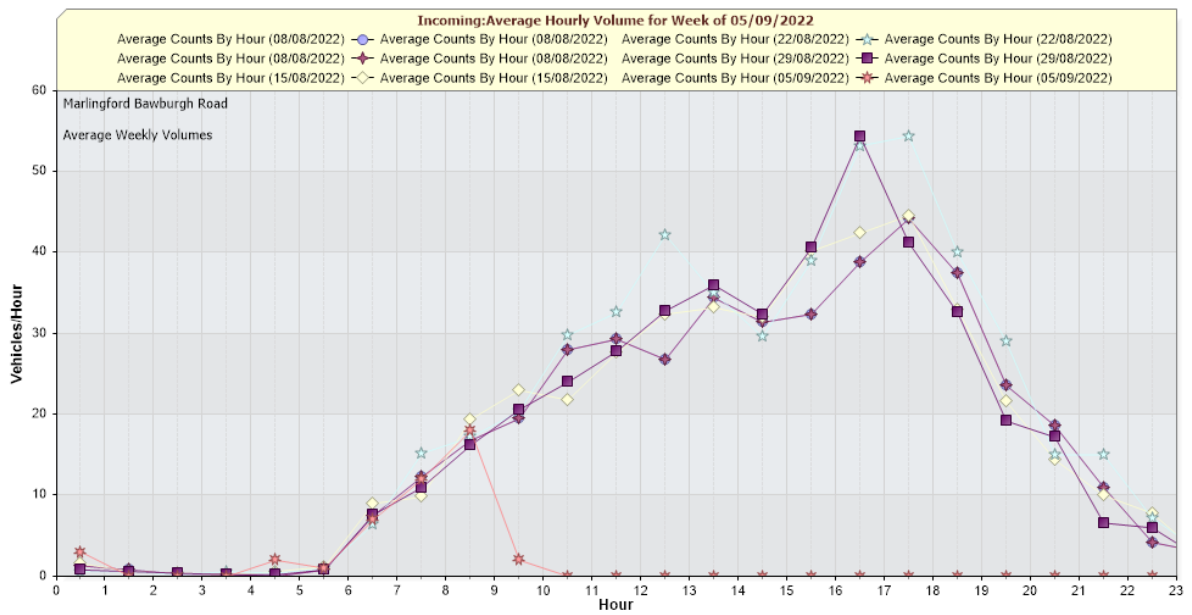

Zoom help

Vehicle Counts vs. Time [Marlingford Bawburgh Road: Incoming]

Zoom help

Average Vehicle Speed (MPH) vs. Time [Marlingford Bawburgh Road: Incoming]

Hour	Monday 08/08/2022	Tuesday 09/08/2022	Wednesday 10/08/2022	Thursday 11/08/2022	Friday 12/08/2022	Saturday 13/08/2022	Sunday 14/08/2022	Week Day Avg	Week End Avg	Week Day 85% Avg Speed
0 - 1 *	2	1	1	1	3	6	1.3	4.5	35	
1 - 2 *	0	1	2	0	2	1	0.8	1.5	40	
2 - 3 *	0	0	1	0	0	1	0.3	0.5	35	
3 - 4 *	1	0	0	0	0	0	0.3	0	45	
4 - 5 *	0	0	0	0	1	1	0	1	0	
5 - 6 *	0	1	1	1	2	0	0.8	1	31.7	
6 - 7 *	8	9	4	9	4	7	7.5	5.5	41.3	
7 - 8 *	10	9	10	20	16	17	12.3	16.5	37.3	
8 - 9 *	17	20	14	16	17	17	16.8	17	40	
9 - 10 *	23	18	16	21	26	19	19.5	22.5	40.3	
10 - 11 *	20	34	27	31	32	31	28	31.5	38.7	
11 - 12 *	33	24	27	33	31	44	29.3	37.5	39.4	
12 - 13	15	25	23	27	44	24	26.8	25	39.1	
13 - 14	27	37	32	27	49	28	34.4	24	39	
14 - 15	26	39	29	31	32	25	31.4	29	38.3	

Hour	Monday 08/08/20 22	Tuesday 09/08/20 22	Wednesday 10/08/20 22	Thursday 11/08/20 22	Friday 12/08/20 22	Saturday 13/08/20 22	Sunday 14/08/20 22	Week Day Avg	Weekend Avg	Week Day 85% Avg Speed
15 - 16	25	39	27	43	28	28	26	32.4	27	40.1
16 - 17	32	46	40	37	39	33	20	38.8	26.5	39.8
17 - 18	36	62	44	41	38	35	21	44.2	28	39.1
18 - 19	31	47	51	27	31	27	18	37.4	22.5	39.2
19 - 20	23	26	18	21	30	21	15	23.6	18	38
20 - 21	17	22	17	17	20	10	12	18.6	11	37.1
21 - 22	12	12	6	16	9	11	4	11	7.5	39.6
22 - 23	3	7	3	5	3	5	4	4.2	4.5	38.5
23 - 24	2	5	2	4	2	3	3	3	3	42
Totals	249	481	409	399	457	384	346			
% of Total	9.1%	17.7%	15%	14.6%	16.8%	14.1%	12.7%			

Hour	Monday	Tuesday	Wednesday	Thursday	Friday	Saturday	Sunday	Week Day Avg	Weekend Avg	Week Day 85% Avg Speed
0 - 1	3	6	2	7	1	6	11	3.8	8.5	43.5
1 - 2	2	0	5	4	0	3	3	2.2	3	38.3
2 - 3	0	0	0	4	0	3	3	0.8	3	33.3
3 - 4	2	2	1	0	1	0	1	1.2	0.5	37.5
4 - 5	1	1	0	3	1	1	4	1.2	2.5	41.3
5 - 6	4	2	2	5	4	3	0	3.4	1.5	45
6 - 7	16	37	29	17	27	14	12	25.2	13	40