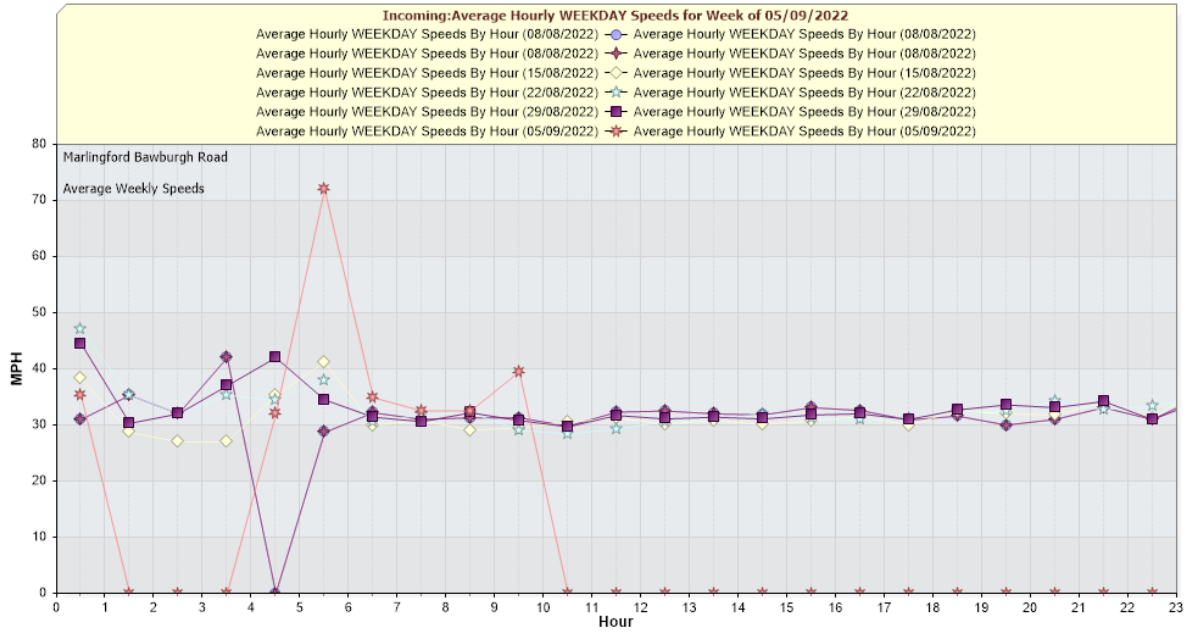

Zoom help

Vehicle Counts vs. Time [Marlingford Bawburgh Road: Incoming]

Zoom help

Average Vehicle Speed (MPH) vs. Time [Marlingford Bawburgh Road: Incoming]

Hour	Monday 08/08/2022	Tuesday 09/08/2022	Wednesday 10/08/2022	Thursday 11/08/2022	Friday 12/08/2022	Saturday 13/08/2022	Sunday 14/08/2022	Week Day Avg	Week End Avg	Week Day 85% Avg Speed
0 - 1 *	2	1	1	1	3	6	1.3	4.5	35	
1 - 2 *	0	1	2	0	2	1	0.8	1.5	40	
2 - 3 *	0	0	1	0	0	1	0.3	0.5	35	
3 - 4 *	1	0	0	0	0	0	0.3	0	45	
4 - 5 *	0	0	0	0	1	1	0	1	0	
5 - 6 *	0	1	1	1	2	0	0.8	1	31.7	
6 - 7 *	8	9	4	9	4	7	7.5	5.5	41.3	
7 - 8 *	10	9	10	20	16	17	12.3	16.5	37.3	
8 - 9 *	17	20	14	16	17	17	16.8	17	40	
9 - 10 *	23	18	16	21	26	19	19.5	22.5	40.3	
10 - 11 *	20	34	27	31	32	31	28	31.5	38.7	
11 - 12 *	33	24	27	33	31	44	29.3	37.5	39.4	
12 - 13	15	25	23	27	44	24	26.8	25	39.1	
13 - 14	27	37	32	27	49	28	34.4	24	39	
14 - 15	26	39	29	31	32	25	31.4	29	38.3	

Hour	Monday 08/08/20 22	Tuesday 09/08/20 22	Wednesday 10/08/20 22	Thursday 11/08/20 22	Friday 12/08/20 22	Saturday 13/08/20 22	Sunday 14/08/20 22	Week Day Avg	Weekend Avg	Week Day 85% Avg Speed
15 - 16	25	39	27	43	28	28	26	32.4	27	40.1
16 - 17	32	46	40	37	39	33	20	38.8	26.5	39.8
17 - 18	36	62	44	41	38	35	21	44.2	28	39.1
18 - 19	31	47	51	27	31	27	18	37.4	22.5	39.2
19 - 20	23	26	18	21	30	21	15	23.6	18	38
20 - 21	17	22	17	17	20	10	12	18.6	11	37.1
21 - 22	12	12	6	16	9	11	4	11	7.5	39.6
22 - 23	3	7	3	5	3	5	4	4.2	4.5	38.5
23 - 24	2	5	2	4	2	3	3	3	3	42
Totals	249	481	409	399	457	384	346			
% of Total	9.1%	17.7%	15%	14.6%	16.8%	14.1%	12.7%			

Hour	Monday	Tuesday	Wednesday	Thursday	Friday	Saturday	Sunday	Week Day Avg	Weekend Avg	Week Day 85% Avg Speed
0 - 1	3	6	2	7	1	6	11	3.8	8.5	43.5
1 - 2	2	0	5	4	0	3	3	2.2	3	38.3
2 - 3	0	0	0	4	0	3	3	0.8	3	33.3
3 - 4	2	2	1	0	1	0	1	1.2	0.5	37.5
4 - 5	1	1	0	3	1	1	4	1.2	2.5	41.3
5 - 6	4	2	2	5	4	3	0	3.4	1.5	45
6 - 7	16	37	29	17	27	14	12	25.2	13	40