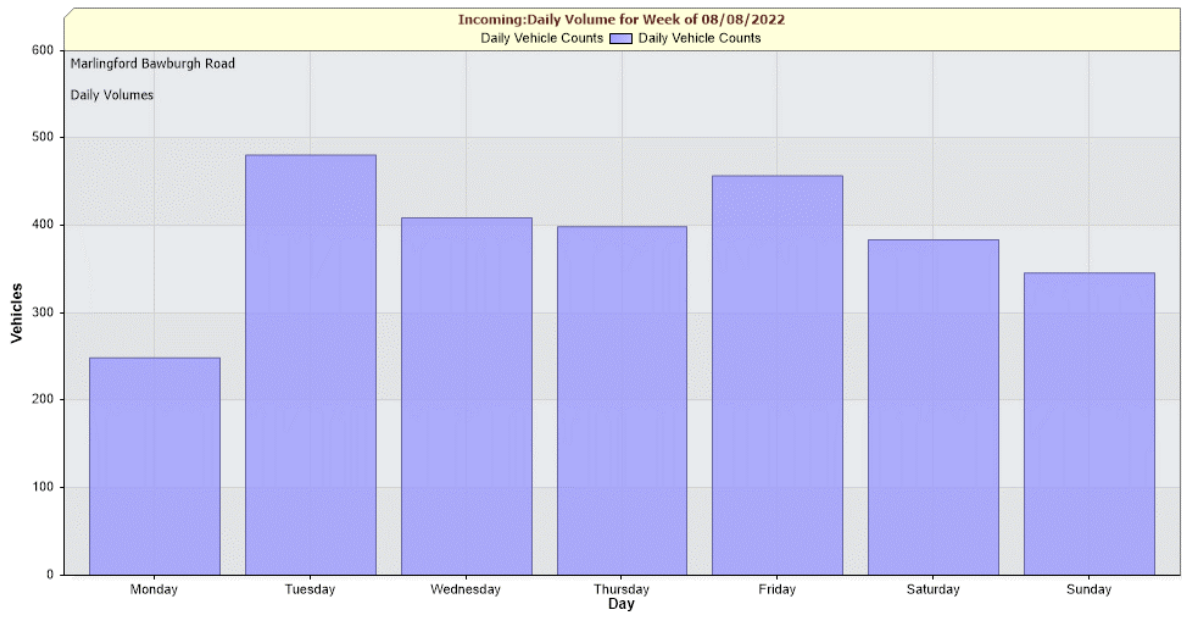

Zoom help

Vehicle Counts vs. Time [Marlingford Bawburgh Road: Incoming]

Zoom help

Average Vehicle Speed (MPH) vs. Time [Marlingford Bawburgh Road: Incoming]

Hour	Monday 08/08/2022	Tuesday 09/08/2022	Wednesday 10/08/2022	Thursday 11/08/2022	Friday 12/08/2022	Saturday 13/08/2022	Sunday 14/08/2022	Week Day Avg	Week End Avg	Week Day 85% Avg Speed
0 - 1 *	2	1	1	1	3	6	1.3	4.5	35	
1 - 2 *	0	1	2	0	2	1	0.8	1.5	40	
2 - 3 *	0	0	1	0	0	1	0.3	0.5	35	
3 - 4 *	1	0	0	0	0	0	0.3	0	45	
4 - 5 *	0	0	0	0	1	1	0	1	0	
5 - 6 *	0	1	1	1	2	0	0.8	1	31.7	
6 - 7 *	8	9	4	9	4	7	7.5	5.5	41.3	
7 - 8 *	10	9	10	20	16	17	12.3	16.5	37.3	
8 - 9 *	17	20	14	16	17	17	16.8	17	40	
9 - 10 *	23	18	16	21	26	19	19.5	22.5	40.3	
10 - 11 *	20	34	27	31	32	31	28	31.5	38.7	
11 - 12 *	33	24	27	33	31	44	29.3	37.5	39.4	
12 - 13	15	25	23	27	44	24	26.8	25	39.1	
13 - 14	27	37	32	27	49	28	34.4	24	39	
14 - 15	26	39	29	31	32	25	31.4	29	38.3	

Hour	Monday 08/08/20 22	Tuesday 09/08/20 22	Wednesday 10/08/20 22	Thursday 11/08/20 22	Friday 12/08/20 22	Saturday 13/08/20 22	Sunday 14/08/20 22	Week Day Avg	Weekend Avg	Week Day 85% Avg Speed
15 - 16	25	39	27	43	28	28	26	32.4	27	40.1
16 - 17	32	46	40	37	39	33	20	38.8	26.5	39.8
17 - 18	36	62	44	41	38	35	21	44.2	28	39.1
18 - 19	31	47	51	27	31	27	18	37.4	22.5	39.2
19 - 20	23	26	18	21	30	21	15	23.6	18	38
20 - 21	17	22	17	17	20	10	12	18.6	11	37.1
21 - 22	12	12	6	16	9	11	4	11	7.5	39.6
22 - 23	3	7	3	5	3	5	4	4.2	4.5	38.5
23 - 24	2	5	2	4	2	3	3	3	3	42
Totals	249	481	409	399	457	384	346			
% of Total	9.1%	17.7%	15%	14.6%	16.8%	14.1%	12.7%			

Hour	Monday	Tuesday	Wednesday	Thursday	Friday	Saturday	Sunday	Week Day Avg	Weekend Avg	Week Day 85% Avg Speed
0 - 1	3	6	2	7	1	6	11	3.8	8.5	43.5
1 - 2	2	0	5	4	0	3	3	2.2	3	38.3
2 - 3	0	0	0	4	0	3	3	0.8	3	33.3
3 - 4	2	2	1	0	1	0	1	1.2	0.5	37.5
4 - 5	1	1	0	3	1	1	4	1.2	2.5	41.3
5 - 6	4	2	2	5	4	3	0	3.4	1.5	45
6 - 7	16	37	29	17	27	14	12	25.2	13	40